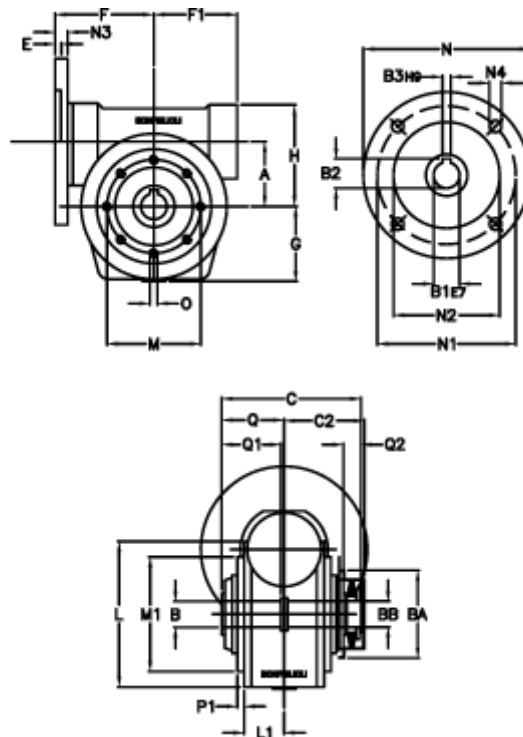

Article number: 390204400772316

Description: Worm Gear with Torque Limiter  
VF 44-L1-P-7-P63B14

## Measures

a = 44.60	C2 = 48	L1 = 35.0	O = M6x8
B = 18	Description = VF 44P-xx-63B14	m = 65	P1 = 2.0
B1 E7 = 11	E = 2.0	M1 = 50	Q = 32.0
B2 = 12.8	F = 65	N = 90	Q1 = 32
B3 H9 = 4	F1 = 54	N1 = 75	Q2 = 12
BA = 40	g = 51	N2 = 60	
BB H7 = 11	H = 71.0	N3 = 8.0	
C = 79	L = 80.0	N4 = 5,5	